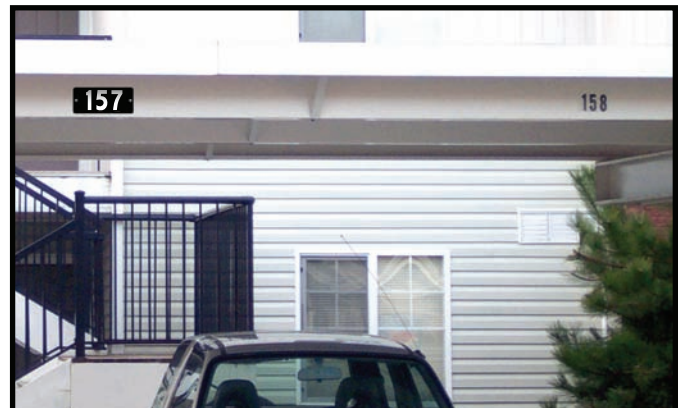

Safety Home Address Building, Multi-Storied Units & Address Panels

Building Panels

10" x 20" - \$35
10 or more - \$30

12" x 20" - \$46
10 or more - \$39

10" x 10" - \$24
10 or more - \$20

Before & After

Building Panel 10" x 20"

Borderless Deluxe Panel 6" x 14"

Multi-Storied Unit Panels

14" x 18" w/ Arrow - \$48
15 or more - \$40

12" x 18" Standard - \$45
15 or more - \$37

12" x 22" w/ Graphic - \$51
15 or more - \$43

Custom
Colors,
SIZES &
Graphics
Available!

Before & After

Economy Panel 4" x 10"

Economy Panel 4" x 10" (Carport)